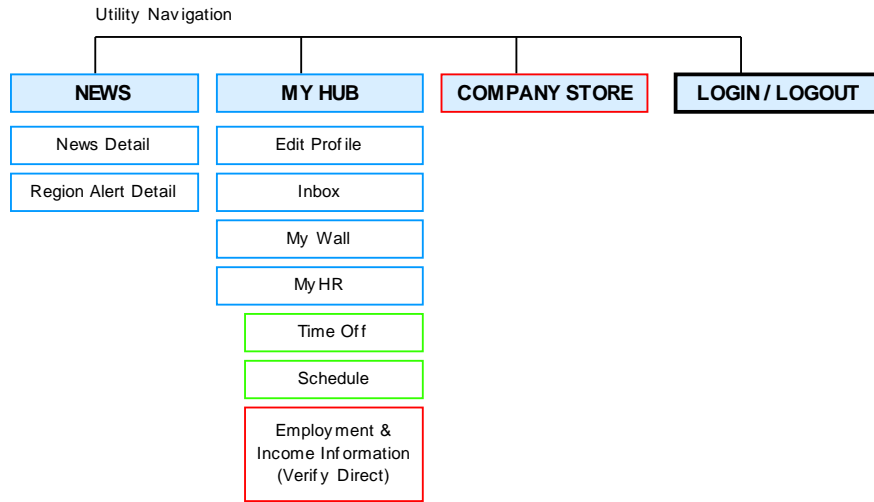

LEGEND

- Link
- Soft Landing with External Link
- Conditional Based on User Type