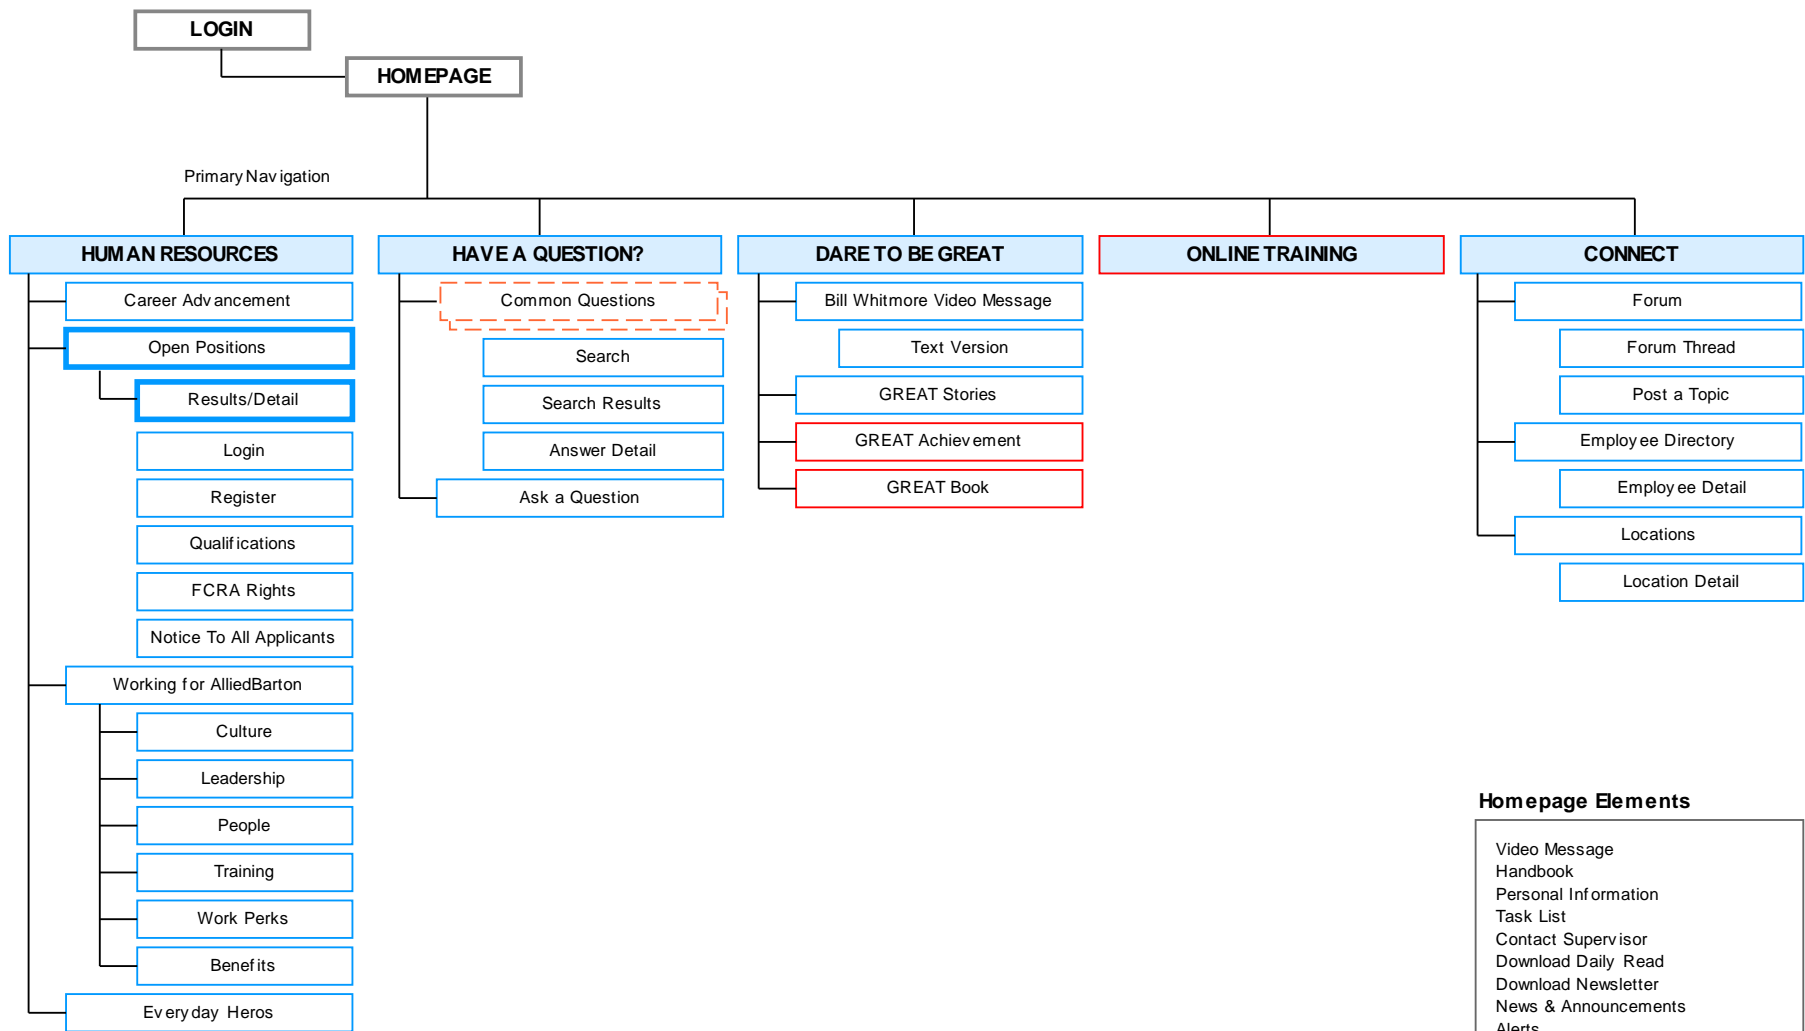

LEGEND

- Self Selection. e.g. Radio Button
- Third Party Solution
- Soft Landing with External Link